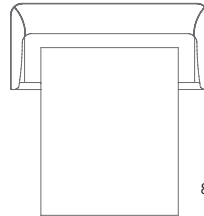

CHANNEL TUFTED 85 SOFA

85" w x 35.5" d x 33" h
seat width: 75"; seat depth: 21"
seat height: 24"; arm height: 24"
COM 16 yds

CHANNEL TUFTED 85 BENCH SEAT SOFA

85" w x 35.5" d x 33" h
seat width: 75"; seat depth: 21"
seat height: 24"; arm height: 24"
COM 16 yds

CHANNEL TUFTED 95 SOFA

95" w x 35.5" d x 33" h
seat width: 85"; seat depth: 21"
seat height: 24"; arm height: 24"
COM 17.5 yds

CHANNEL TUFTED 95 BENCH SEAT SOFA

95" w x 35.5" d x 33" h
seat width: 85"; seat depth: 21"
seat height: 24"; arm height: 24"
COM 17.5 yds

SLEEPERS

QUEEN SLEEPER - PLAIN

85" w x 37" d x 33" h
seat width: 75"; seat depth: 24"
seat height: 21"; arm height: 24"
COM 15 yds

QUEEN SLEEPER - PLAIN BENCH SEAT

85" w x 37" d x 33" h
seat width: 75"; seat depth: 21"
seat height: 24"; arm height: 24"
COM 15 yds

85" w x 91" d x 33" h

QUEEN SLEEPER - CHANNEL TUFTED

85" w x 37" d x 33" h
seat width: 75"; seat depth: 24"
seat height: 21"; arm height: 24"
COM 17 yds

QUEEN SLEEPER - CHANNEL TUFTED BENCH SEAT

85" w x 37" d x 33" h
seat width: 75"; seat depth: 21"
seat height: 24"; arm height: 24"
COM 17 yds